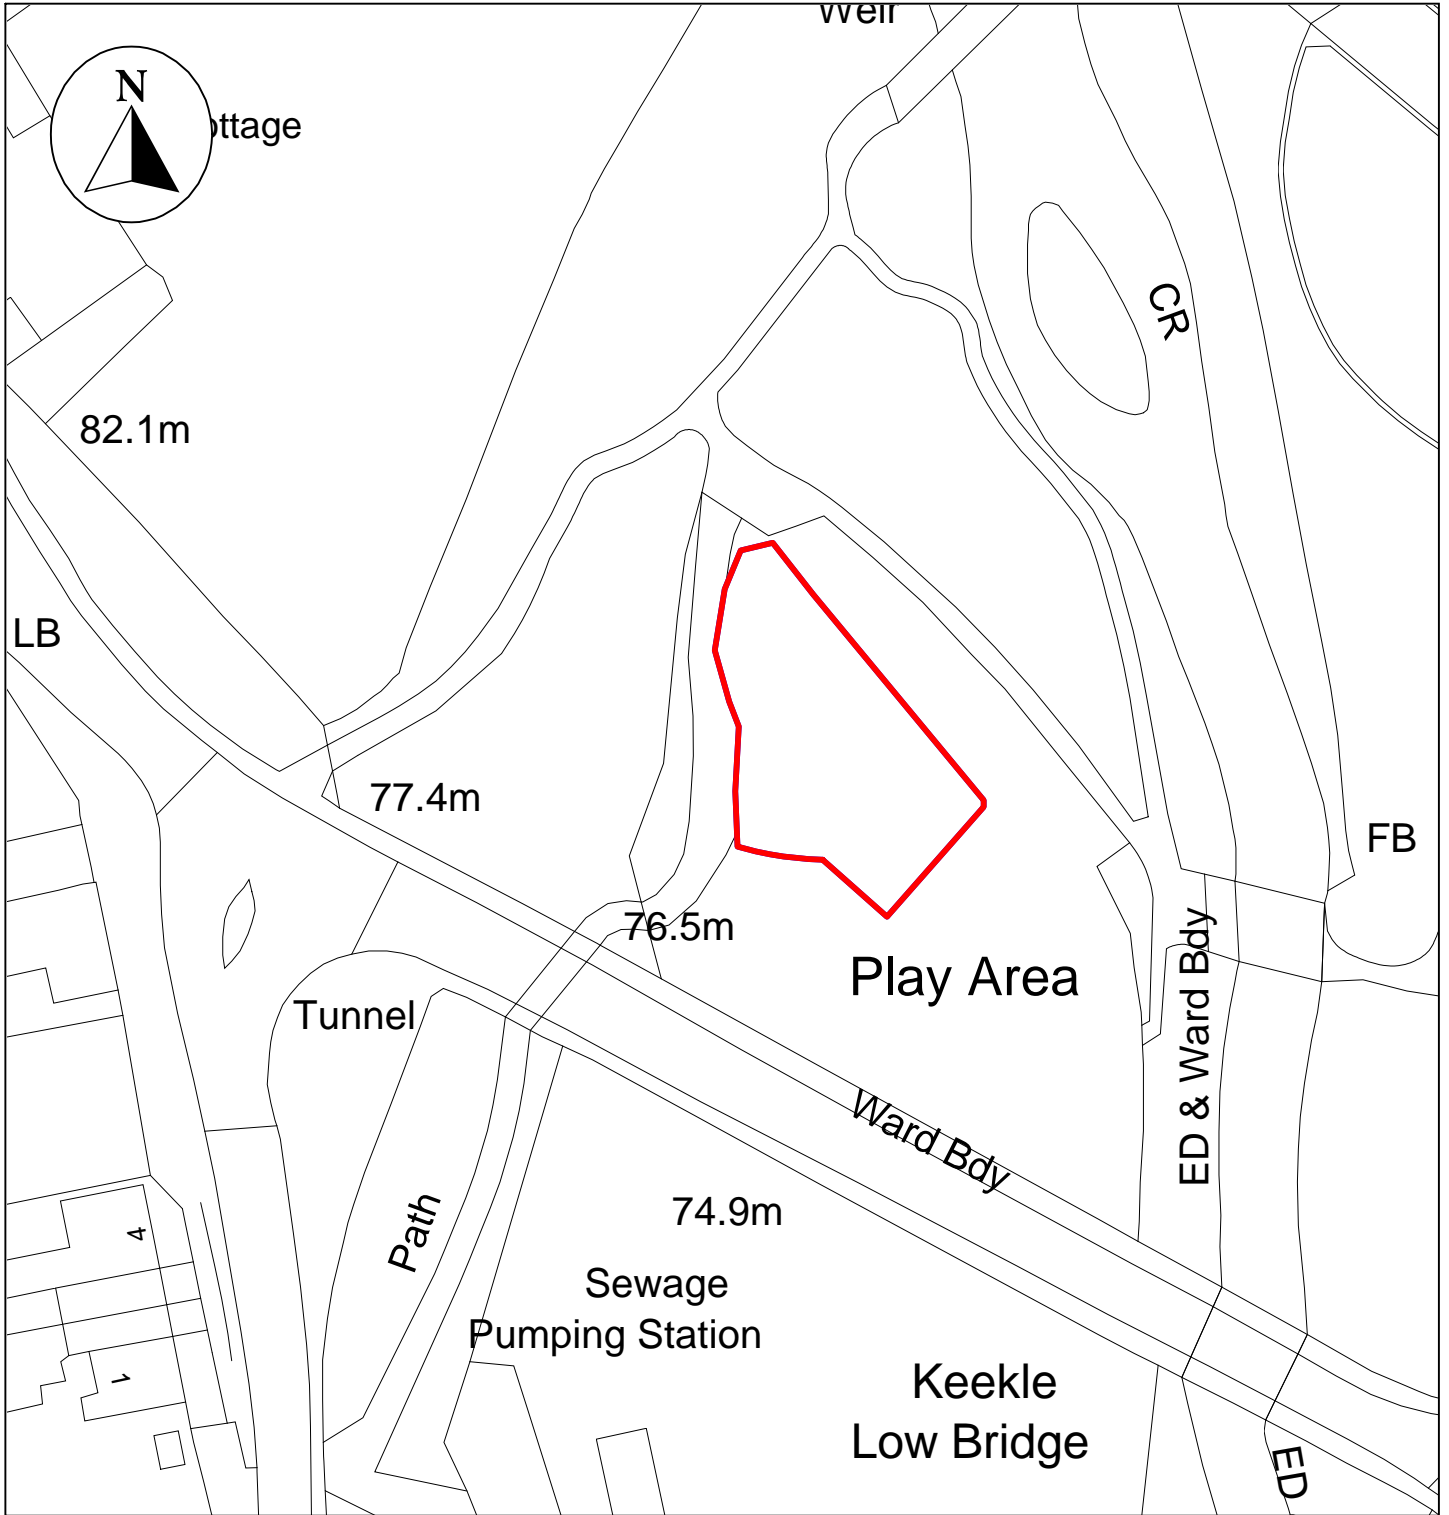

Public Space Protection Order Cumberland Council 2024

ANTI-SOCIAL BEHAVIOUR CRIME AND
POLICING ACT 2014

Play Area off Keekle Terrace, Keekle, Cleator Moor, CA25 5RQ

Neighbourhoods
Education and Enforcement
Allerdale House
Workington
CA14 3YJ

Scale: 1 : 750
Date: February 2024

©crown copyright database rights 2024
ordnance survey AC0000861732